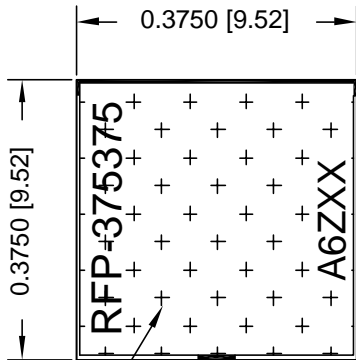

TOP VIEW

SIDE VIEW

BACK VIEW

HATCHED AREA INDICATES
LOCATION OF PROTECTIVE
GLASS COATING

DIMENSIONS IN INCHES [MILLIMETERS]