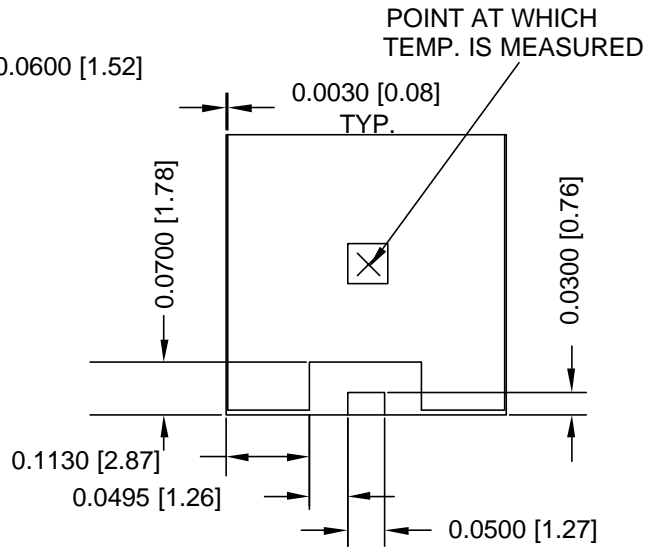

TOP VIEW

SIDE VIEW

BACK VIEW

HATCHED AREA INDICATES
LOCATION OF PROTECTIVE
GLASS COATING

DIMENSIONS IN INCHES [MILLIMETERS]