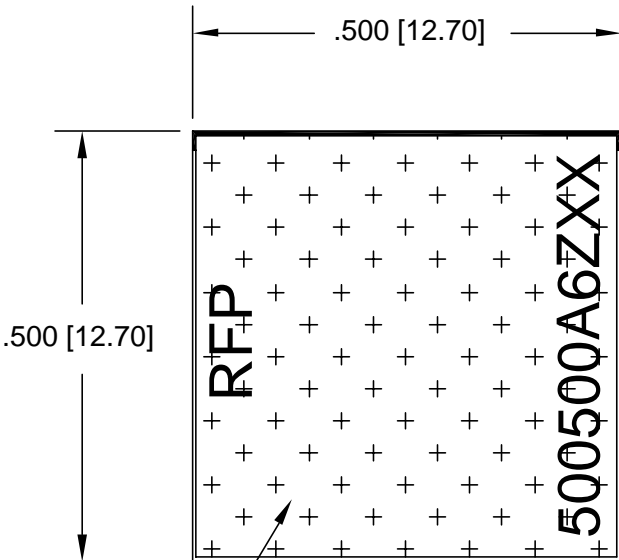

TOP VIEW

HATCHED AREA INDICATES
LOCATION OF PROTECTIVE
GLASS COATING

DIMENSIONS IN INCHES [MILLIMETERS]

SIDE VIEW

BACK VIEW